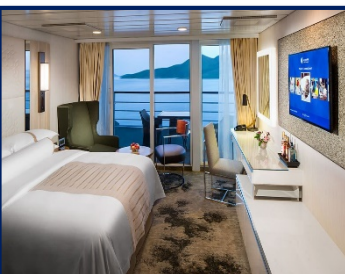

Suite

(PP based on Club Balcony Price)

$10,564pp* (Cat N2)