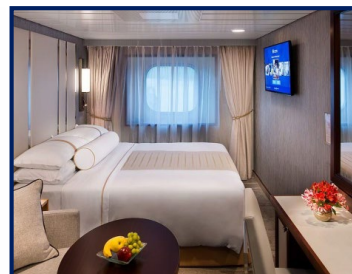

\$12,731pp* (Cat P3)

Balcony

(PP based on Club Interior Price)

\$11,550pp* (Cat V3)

Oceanview

(PP)

\$12,564pp* (Cat 8)

*Prices in AUD, based on two people sharing. Prices correct as of 3 September 2020. Prices & inventory subject to change & availability. Terms & Conditions apply. Please refer to our website azamara.com/en-au for more information.