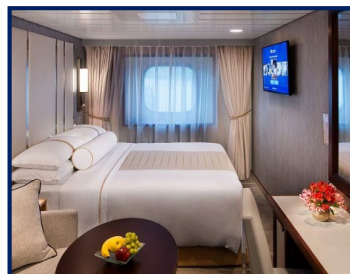

Oceanview

(PP)

$13,615pp* (Cat 8)

*Prices in AUD, based on two people sharing. Prices correct as of 3 September 2020. Prices & inventory subject to change & availability. Terms & Conditions apply. Please refer to our website azamara.com/en-au for more information.