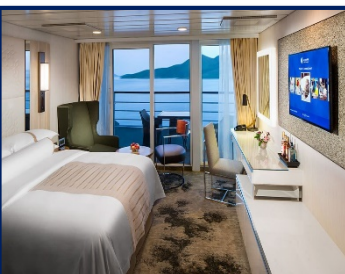

Suite

(PP based on Club Balcony Price)