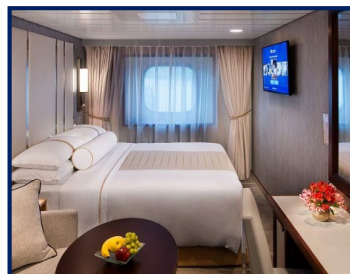

Oceanview

(PP)