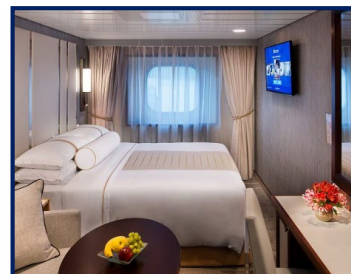

Oceanview

(PP)

$9,344pp* (Cat 8)

*Prices in AUD, based on two people sharing. Prices correct as of 3 September 2020. Prices & inventory subject to change & availability. Terms & Conditions apply. Please refer to our website azamara.com/en-au for more information.