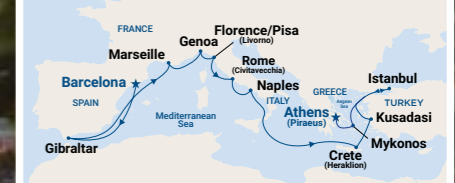

Mediterranean with Greek Isles, France & Turkey Regal Princess® Enchanted Princess®

14 nights

Fares are twin share pp from*

INTERIOR fares from **$4,259**
BALCONY fares from **$5,759**

Princess Plus fare includes + Drinks + Wi-Fi value of **$1,428**

Cruise only fare also available from $3,699
Up to $100 onboard spending money /stateroom^

2022 DEPARTURES 7 departures between 26 March 22 and 24 September 22
2023 DEPARTURES 9 departures between 15 April 23 and 30 September 23

*Fares are per person twin share based on 24/9/22 sailing on Regal Princess®. Higher fares may apply to other departures.