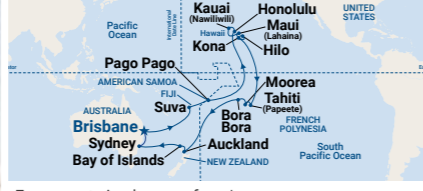

Fares are twin share pp from*

PRINCESS PLUS	INTERIOR fares from $8,399	Princess Plus fare includes + Drinks + Wi-Fi value of $3,570
	BALCONY fares from $10,849	

Cruise only fare also available from $6,999

Up to $200 onboard spending money /stateroom^A

2023 DEPARTURES	2 May^A, 22 Sep
2024 DEPARTURE	29 Mar^B

*Fares are per person twin share based on 22/9/23 sailing. Higher fares may apply to other departures.
A: Itinerary and ports vary.
B: 34-night duration. Itinerary and ports vary.

Hawaii, Tahiti & South Pacific Crossing
Majestic Princess®^{TM}
Grand Princess®^{TM}
25-29 nights