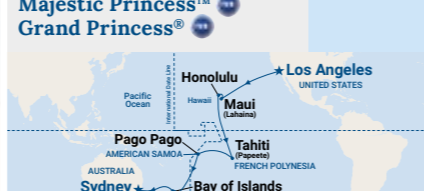

sail into *paradise*
in the **South Pacific**

Balconies to Mini-Suites
FROM $409pp twin share†
UPGRADE

Fiji & South Pacific
Royal Princess®^{TM}
Majestic Princess®^{TM}
13-14 nights

Fares are twin share pp from*

PRINCESS PLUS	INTERIOR fares from $2,319	Princess Plus fare includes + Drinks + Wi-Fi value of $1,326
	BALCONY fares from $3,019	

Cruise only fare also available from $1,799

Up to $100 onboard spending money /stateroom^A

2022 DEPARTURES	8 Dec, 16 Dec^C
2023 DEPARTURES	23 Jan^B, 11 Feb^A, 9 Mar^A, 27 Sep^A, 7 Nov^A, 15 Dec^A
2024 DEPARTURES	18 Jan^A, 10 Feb^A, 15 Mar^B

*Fares and upgrades are per person twin share based on 13-night 8/12/22 sailing on Majestic Princess™. Higher fares may apply to other departures.
A: Itinerary and ports vary.
B: 14-night duration. Itinerary and ports vary.
C: Operates in reverse order. Itinerary and ports vary.

Hawaii, Tahiti & South Pacific
Coral Princess®^{TM}
34-35 nights

Fares are twin share pp from*

PRINCESS PLUS	INTERIOR fares from $8,399	Princess Plus fare includes + Drinks + Wi-Fi value of $3,570
	BALCONY fares from $10,849	

Cruise only fare also available from $6,999

Up to $200 onboard spending money /stateroom^A

2023 DEPARTURES	2 May^A, 22 Sep
2024 DEPARTURE	29 Mar^B

*Fares are per person twin share based on 22/9/23 sailing. Higher fares may apply to other departures.
A: Itinerary and ports vary.
B: 34-night duration. Itinerary and ports vary.

Hawaii, Tahiti & South Pacific Crossing
Majestic Princess®^{TM}
Grand Princess®^{TM}
25-29 nights

Fares are twin share pp from*

PRINCESS PLUS	INTERIOR fares from $4,509	Princess Plus fare includes + Drinks + Wi-Fi value of $2,250
	BALCONY fares from $6,879	

Cruise only fare also available from $3,509

Up to $200 onboard spending money /stateroom^A