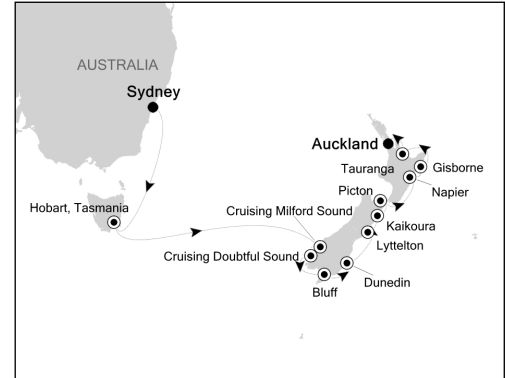

ISSUE DATE: 03/06/2022

Sydney to Auckland

We look forward to welcoming you onboard the **Silver Whisper** departing on **13 January 2024**. Below, you will find the details of your voyage.

WHAT'S INCLUDED

Sydney to Auckland
Silver Whisper - 16 Days
 13 January 2024

Voyage WH240113016

Date	Arrive	Depart
13 Sydney, Australia		
14 Sydney, Australia		2:00 PM
15 Day at sea		
16 Hobart, Tasmania, Australia	8:00 AM	
17 Hobart, Tasmania, Australia		6:00 PM
18 Day at sea		
19 Day at sea		
20 Cruising Milford Sound, New Zealand	8:00 AM	10:00 AM
20 Cruising Doubtful Sound, New Zealand	3:00 PM	6:00 PM
21 Bluff, New Zealand	8:00 AM	6:00 PM
22 Dunedin (Port Chalmers), New Zealand	8:00 AM	6:00 PM
23 Lyttelton (Christchurch), New Zealand	8:00 AM	7:00 PM
24 Kaikoura, New Zealand	8:00 AM	7:00 PM
25 Picton, New Zealand	8:00 AM	5:30 PM
26 Napier, New Zealand	11:00 AM	11:00 PM
27 Gisborne, New Zealand	8:00 AM	4:00 PM
28 Tauranga, New Zealand	8:00 AM	6:00 PM
29 Auckland, New Zealand	7:00 AM	