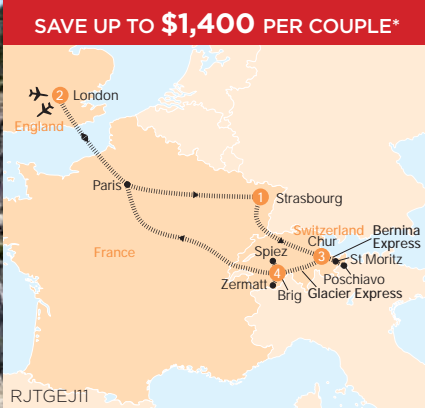

EUROPE GREAT RAIL JOURNEYS 2023

RJTGEJ11

CLASSIC GLACIER EXPRESS 11 DAYS FROM $5,995* PP, TWIN SHARE

- 10 nights in premium accommodation
- Services of a Great Rail Journeys Tour Escort and expert local guides
- 19 meals – 10 breakfasts, 2 lunches and 7 dinners
- Standard Premier Class on Eurostar (includes a light meal)
- Join the historic narrow-gauge Bernina Express for a railway journey on the superb Bernina Line
- Take the famous Glacier Express narrow-gauge train to Brig
- Travel by cable car to Eggishorn Viewpoint and enjoy a yodel demonstration