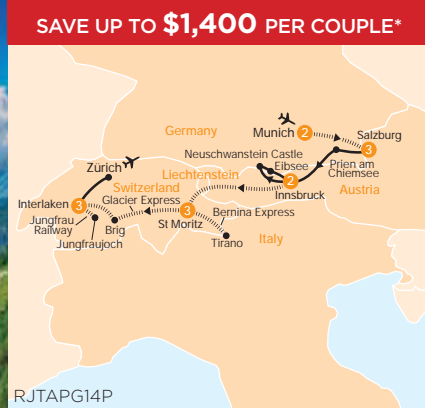

RJTAPG14P

GRAND ALPINE EXPLORER 14 DAYS FROM $7,595* PP, TWIN SHARE

- 13 nights in premium accommodation
- Services of a Great Rail Journeys Tour Escort and expert local guides
- 22 meals – 13 breakfasts, 1 lunch and 8 dinners
- Join an enthralling journey on the Zugspitze Railway and ascend the summit of Zugspitze
- Ride the Bernina Express, passing glaciers and rushing mountain streams
- Step aboard the famous Glacier Express for a journey from St Moritz to Brig
- Journey on the iconic Jungfrau Railway